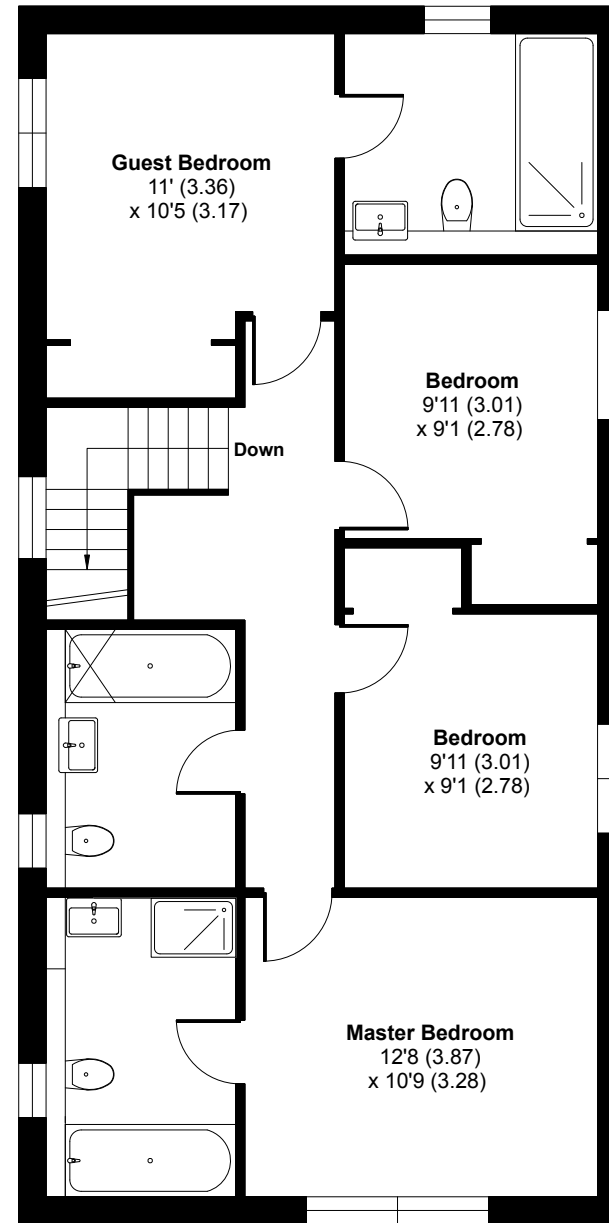

2 St Breock Heights, St Breock, Wadebridge, PL27 7LG

Main House = 1660 sq ft / 154 sq m

For identification only - Not to scale

GROUND FLOOR

FIRST FLOOR