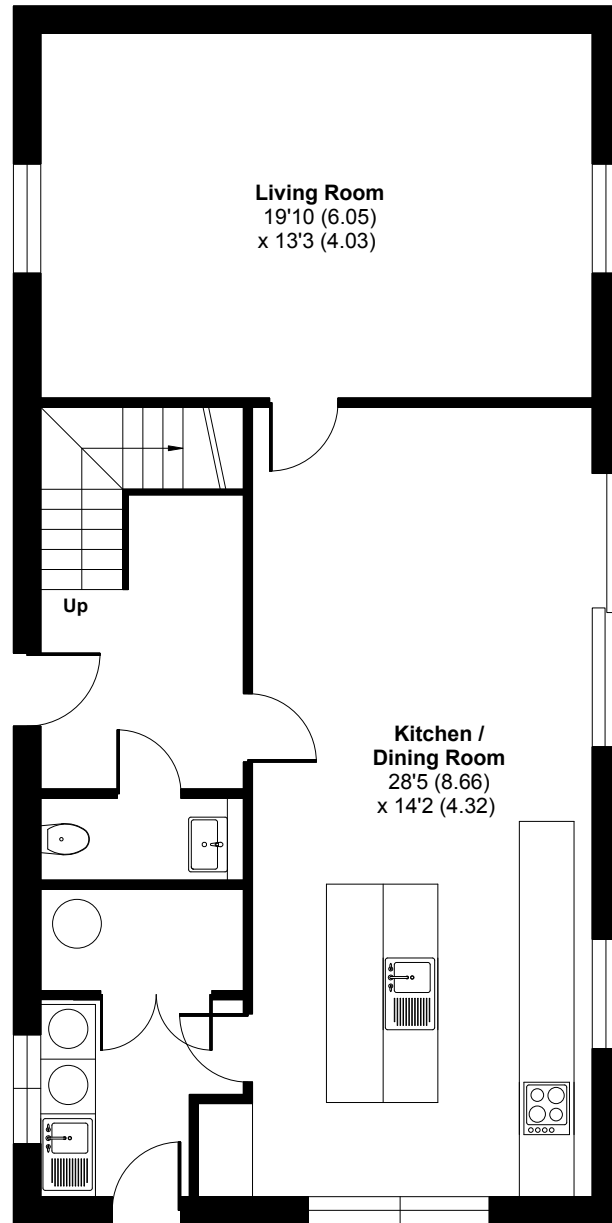

2 St Breock Heights, St Breock, Wadebridge, PL27 7LG

Main House = 1660 sq ft / 154 sq m

For identification only - Not to scale

GROUND FLOOR

FIRST FLOOR